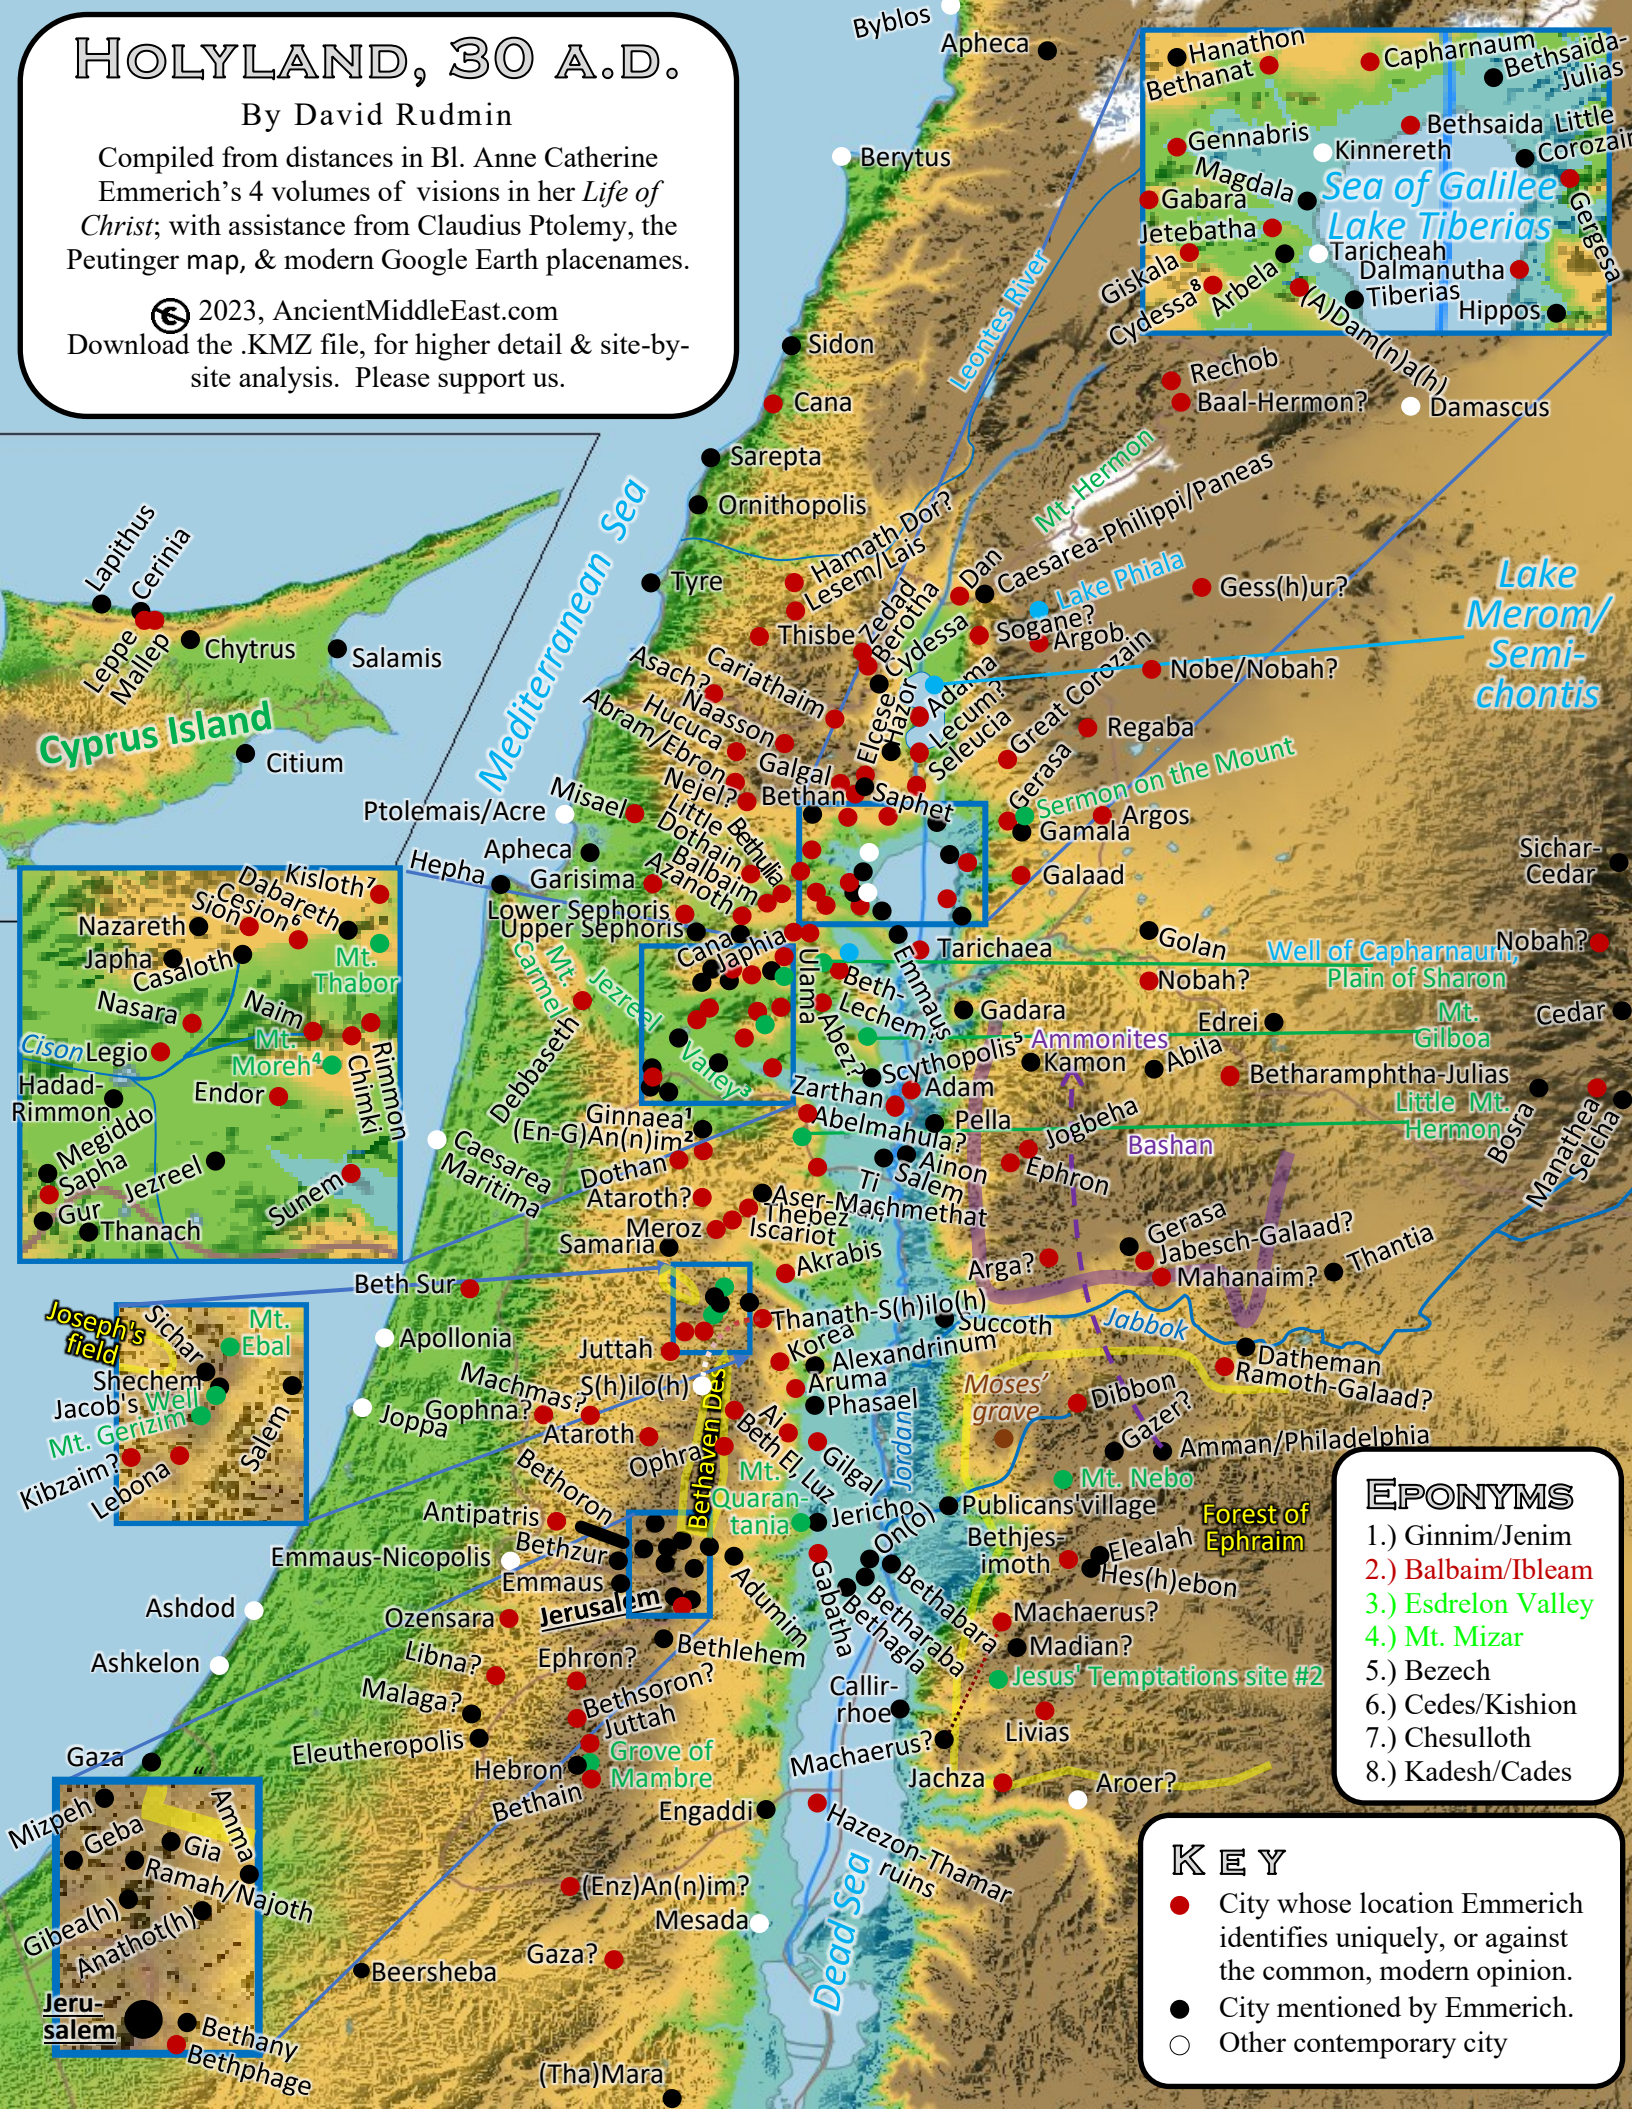

HOLYLAND, 30 A.D.

By David Rudmin

Compiled from distances in Bl. Anne Catherine Emmerich's 4 volumes of visions in her *Life of Christ*; with assistance from Claudius Ptolemy, the Peutinger map, & modern Google Earth placenames.

© 2023, AncientMiddleEast.com

Download the .KMZ file, for higher detail & site-by-site analysis. Please support us.

- ### EPONYMS
- 1.) Ginnim/Jenim
 - 2.) Balbaim/Ibleam
 - 3.) Esdreton Valley
 - 4.) Mt. Mizar
 - 5.) Bezech
 - 6.) Cedes/Kishion
 - 7.) Chesulloth
 - 8.) Kadesh/Cades

- ### KEY
- City whose location Emmerich identifies uniquely, or against the common, modern opinion.
 - City mentioned by Emmerich.
 - Other contemporary city